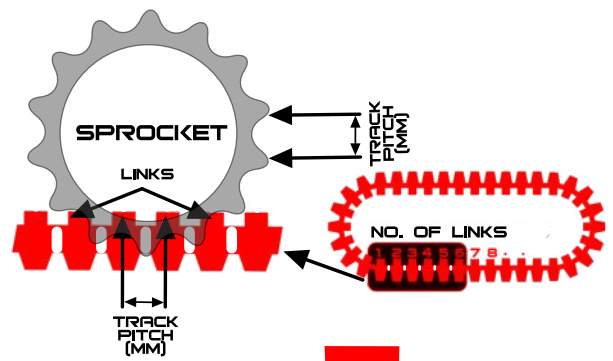

XTREME RUBBER TRACK

400X72.5W

TECHNICAL SPECIFICATIONS

18 month warranty

tread patterns designed for maximum traction & durability

forged alloy iron core

manufactured with superior rubber & adhesive compounds

high tensile reinforced steel cable wires

400X72.5W

MEASUREMENTS IN MM

TRACK	TRACK WIDTH	TRACK PITCH	TRACK # LINKS	TRACK WEIGHT	A	B	C	D	GUIDE
					WIDTH	WIDTH	HEIGHT	HEIGHT	ROLLER
400x72.5x72W	400	72.5	72	255Kg	51	108	26	24	B1
400x72.5x74W	400	72.5	74	262 Kg	51	108	26	24	B1
400x72.5x76W	400	72.5	76	269 Kg	51	108	26	24	B1

MINI EXCAVATOR TRACK