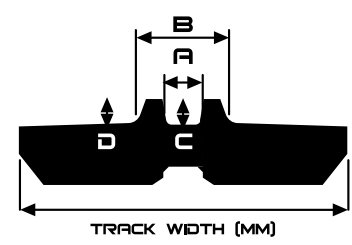

XTREME RUBBER TRACK

400X72.5W

TECHNICAL SPECIFICATIONS

18 month warranty

tread patterns designed for maximum traction & durability

forged alloy iron core

manufactured with superior rubber & adhesive compounds

high tensile reinforced steel cable wires

400X72.5W

MEASUREMENTS IN MM

TRACK	TRACK WIDTH	TRACK PITCH	TRACK # LINKS	TRACK WEIGHT	A	B	C	D	GUIDE
					WIDTH	WIDTH	HEIGHT	HEIGHT	ROLLER
400x72.5x72W	400	72.5	72	255Kg	51	108	26	24	B1
400x72.5x74W	400	72.5	74	262 Kg	51	108	26	24	B1
400x72.5x76W	400	72.5	76	269 Kg	51	108	26	24	B1

MINI EXCAVATOR TRACK