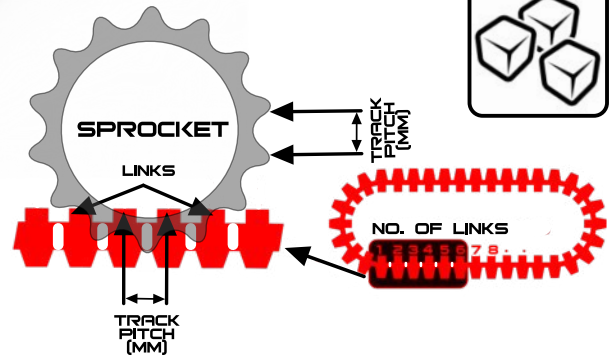

XTREME

RUBBER TRACK

381X101.6

TECHNICAL SPECIFICATIONS

12 month Warranty

multi-terrain tread pattern designed for maximum traction & durability

manufactured with superior rubber & adhesive compounds

high buoyancy & minimal ground disturbance design

kevlar reinforced core

ASV (2 LUG)

MEASUREMENTS IN MM

					A	B	C	D	E
TRACK	TRACK PITCH	TRACK WIDTH	TRACK # LINKS	TRACK WEIGHT	WIDTH	WIDTH	WIDTH	WIDTH	HEIGHT
381x101.6x42	101.6	381	42	73 Kg	140	100	76	64	45
381x101.6x51	101.6	381	51	89 Kg	140	100	76	64	45

MULTI-TERRAIN TRACK