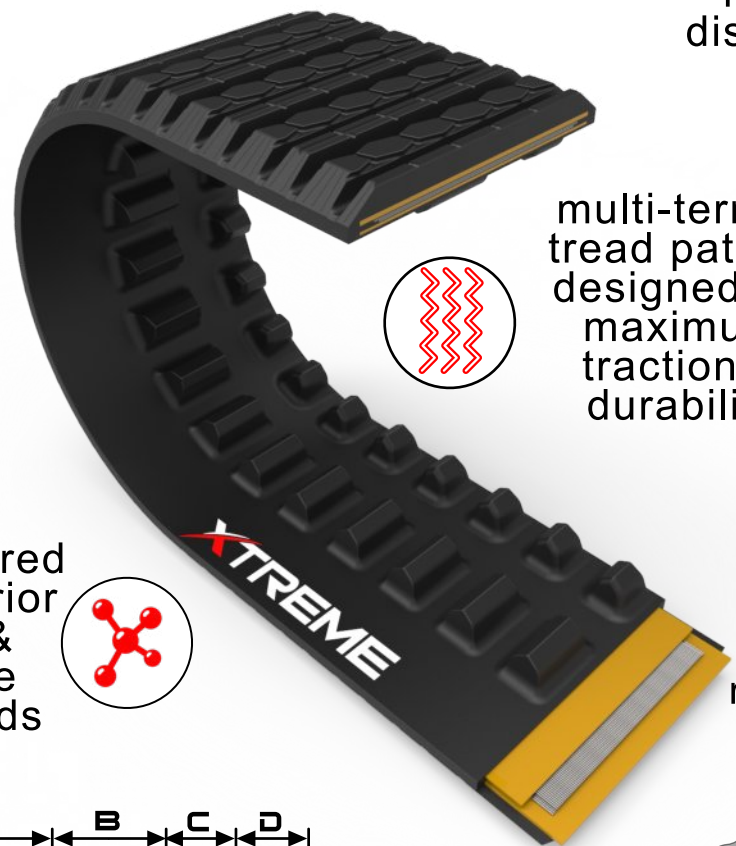

XTREME

RUBBER TRACK

381X101.6

TECHNICAL SPECIFICATIONS

12 month Warranty

multi-terrain tread pattern designed for maximum traction & durability

manufactured with superior rubber & adhesive compounds

high buoyancy & minimal ground disturbance design

kevlar reinforced core

ASV (2 LUG)

MEASUREMENTS IN MM

					A	B	C	D	E
TRACK	TRACK PITCH	TRACK WIDTH	TRACK # LINKS	TRACK WEIGHT	WIDTH	WIDTH	WIDTH	WIDTH	HEIGHT
381x101.6x42	101.6	381	42	73 Kg	140	100	76	64	45
381x101.6x51	101.6	381	51	89 Kg	140	100	76	64	45

MULTI-TERRAIN TRACK