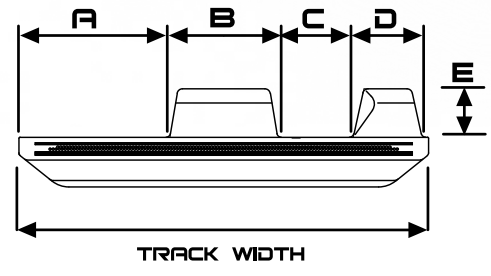

XTREME

RUBBER TRACK

381X101.6

TECHNICAL SPECIFICATIONS

12 month Warranty

multi-terrain tread pattern designed for maximum traction & durability

manufactured with superior rubber & adhesive compounds

high buoyancy & minimal ground disturbance design

kevlar reinforced core

ASV (2 LUG)

MEASUREMENTS IN MM

					A	B	C	D	E
TRACK	TRACK PITCH	TRACK WIDTH	TRACK # LINKS	TRACK WEIGHT	WIDTH	WIDTH	WIDTH	WIDTH	HEIGHT
381x101.6x42	101.6	381	42	73 Kg	140	100	76	64	45
381x101.6x51	101.6	381	51	89 Kg	140	100	76	64	45