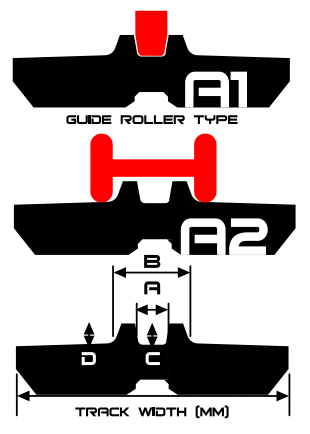

XTREME

RUBBER TRACK

180X72

TECHNICAL SPECIFICATIONS

18 month warranty

tread patterns designed for maximum traction & durability

manufactured with superior rubber & adhesive compounds

forged alloy iron core

high tensile reinforced steel cable wires

180X72

MEASUREMENTS IN MM

TRACK	TRACK WIDTH	TRACK PITCH	TRACK # LINKS	TRACK WEIGHT	A WIDTH	B WIDTH	C HEIGHT	D HEIGHT	GUIDE ROLLER
180x72x31	180	72	31	17 Kg	23	68	28	27	A1 / A2
180x72x32	180	72	32	18 Kg	23	68	28	27	A1 / A2
180x72x34	180	72	34	19 Kg	23	68	28	27	A1 / A2
180x72x35	180	72	35	20 Kg	23	68	28	27	A1 / A2
180x72x36	180	72	36	21 Kg	23	68	28	27	A1 / A2
180x72x37	180	72	37	22 Kg	23	68	28	27	A1 / A2
180x72x38	180	72	38	23 Kg	23	68	28	27	A1 / A2
180x72x39	180	72	39	24 Kg	23	68	28	27	A1 / A2
180x72x40	180	72	40	25 Kg	23	68	28	27	A1 / A2
180x72x41	180	72	41	26 Kg	23	68	28	27	A1 / A2
180x72x43	180	72	43	27 Kg	23	68	28	27	A1 / A2

MINI EXCAVATOR TRACK