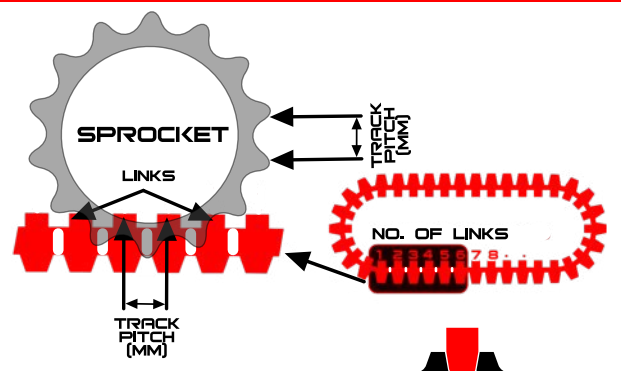

XTREME

RUBBER TRACK

180X72

TECHNICAL SPECIFICATIONS

18 month warranty

tread patterns designed for maximum traction & durability

manufactured with superior rubber & adhesive compounds

forged alloy iron core

high tensile reinforced steel cable wires

180X72

MEASUREMENTS IN MM

TRACK	TRACK WIDTH	TRACK PITCH	TRACK # LINKS	TRACK WEIGHT	A WIDTH	B WIDTH	C HEIGHT	D HEIGHT	GUIDE ROLLER
180x72x31	180	72	31	17 Kg	23	68	28	27	A1 / A2
180x72x32	180	72	32	18 Kg	23	68	28	27	A1 / A2
180x72x34	180	72	34	19 Kg	23	68	28	27	A1 / A2
180x72x35	180	72	35	20 Kg	23	68	28	27	A1 / A2
180x72x36	180	72	36	21 Kg	23	68	28	27	A1 / A2
180x72x37	180	72	37	22 Kg	23	68	28	27	A1 / A2
180x72x38	180	72	38	23 Kg	23	68	28	27	A1 / A2
180x72x39	180	72	39	24 Kg	23	68	28	27	A1 / A2
180x72x40	180	72	40	25 Kg	23	68	28	27	A1 / A2
180x72x41	180	72	41	26 Kg	23	68	28	27	A1 / A2
180x72x43	180	72	43	27 Kg	23	68	28	27	A1 / A2

MINI EXCAVATOR TRACK